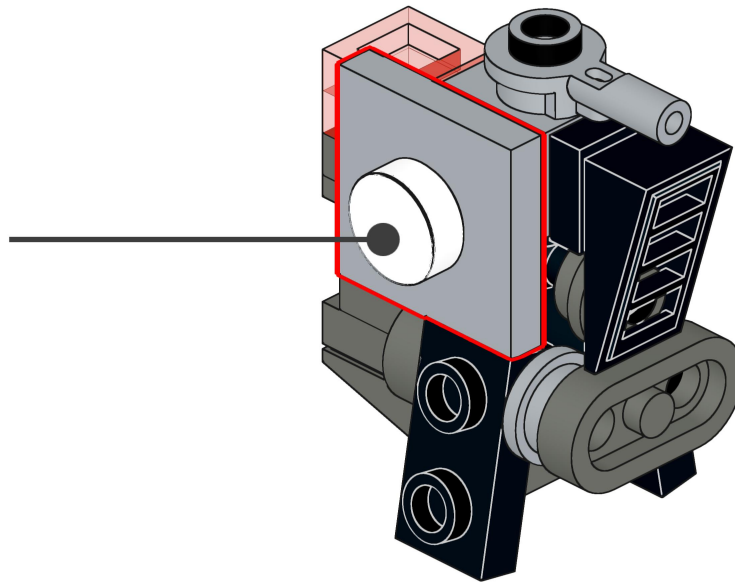

98138pb086