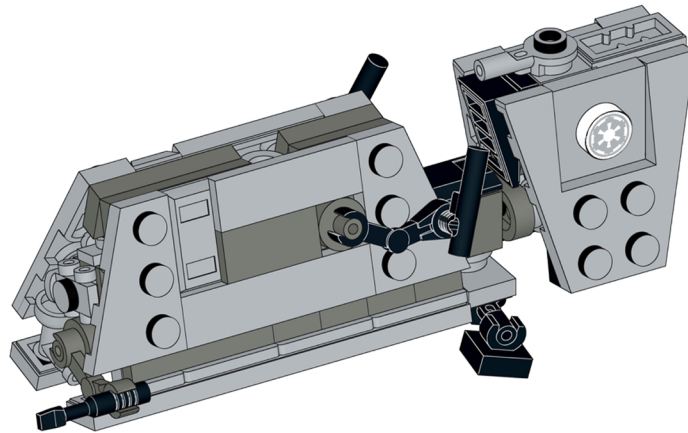

Imperial C-PH Patrol Speeder Bike

Model and Instructions by Justus Morgenthal

95 pcs.

**LEGO® is a registered trademark of THE LEGO Group
which does not sponsor, authorise or endorse this model.**

1

2

3

4